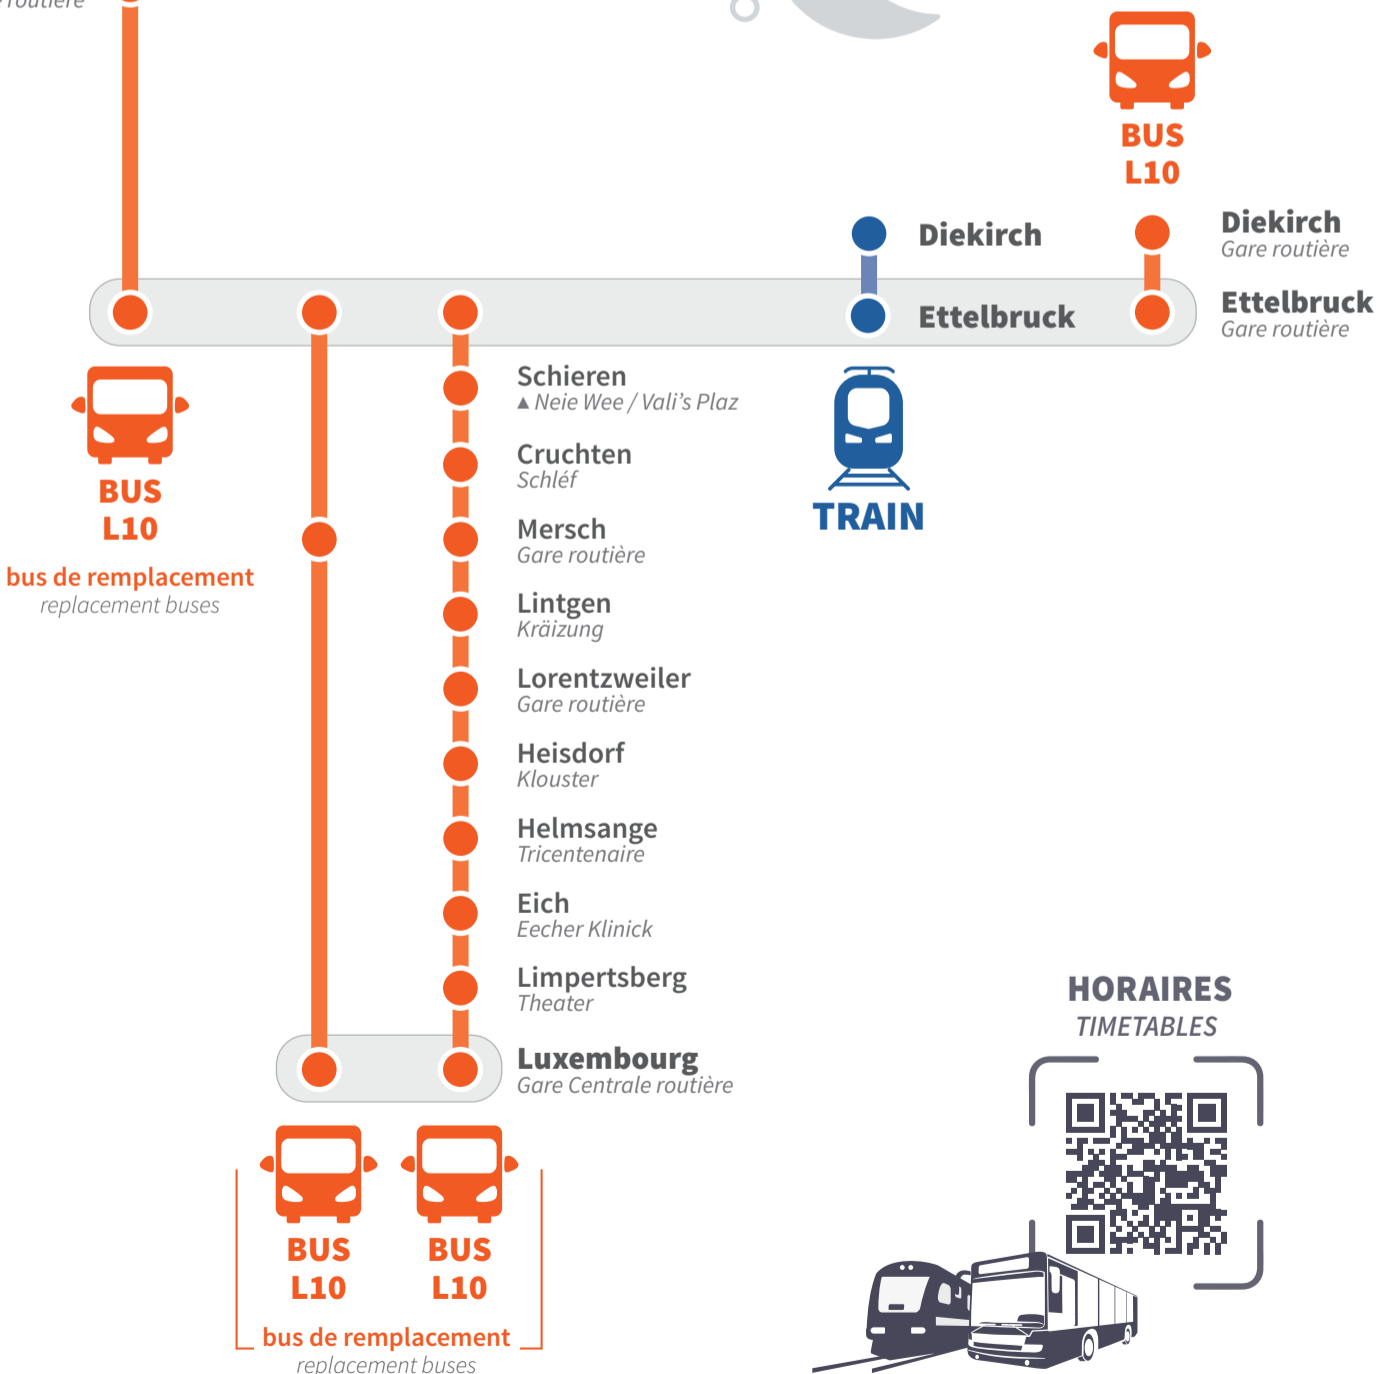

## LUXEMBOURG – TROISVIERGES

**Valable les nuits entre 1:15 et 4:00**

Valid during the nights between 1:15 a.m. and 4 a.m.

### DATES :

### NOVEMBRE / November

LU	MA	ME	JE	VE	SA	DI
				1	2	3
4	5	6	7	8	9	10
11	12	13	14	15	16	17
18	19	20	21	22	23	24
25	26	27	28	29	30	

- Troisvierges**  
Gare routière
- Clervaux**  
Gare routière / Lycée
- Drauffelt**  
Park & Rail
- Wilwerwiltz**  
Gare routière

### ETTELBRUCK – DIEKIRCH

**UNIQUEMENT LA NUIT DU 10 AU 11 NOVEMBRE**  
**BUS DE REMPLACEMENT ENTRE 23:00 ET 00:45**  
 DURING THE NIGHT FROM THE 10TH TO THE 11TH OF NOVEMBER  
 REPLACEMENT BUSES BETWEEN 11 P.M. AND 00:45 A.M.